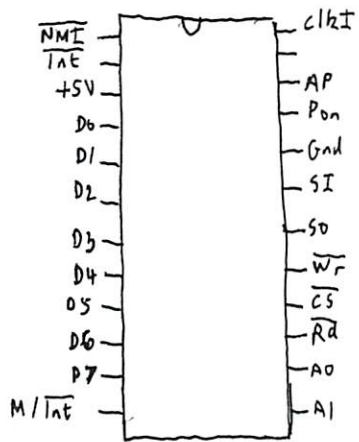

HP 45915

1RD2-6001
HP-MIL Host

35 70

J1

RAM

HP-45915-69001

sheet 3

HP-HIL / RAM PCB